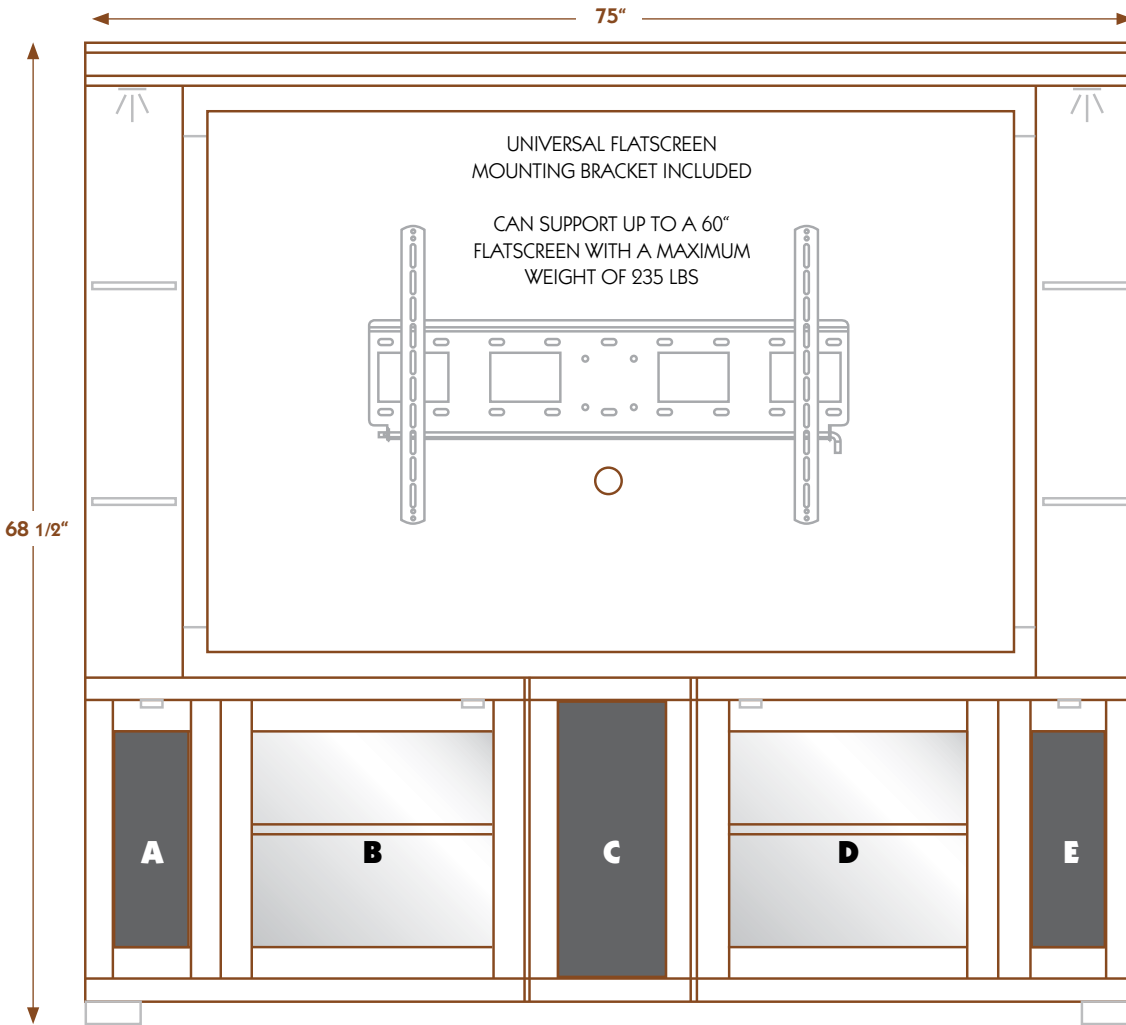

# ALLEGRO

Finish: Blossom Cherry # 43

**JSP**

THE ART OF FUNCTION & DESIGN

**CREDENZA**

**No. A-80-C**

**75 W x 26 3/4 D x 24" H**

Note: Credenza consists of one piece only.

- removable back panel
- adjustable levelers
- ventilation cut-outs
- 2 1/2" interior wire access holes ( from compartment A through compartment E )

**COMPARTMENTS A & E :**

- speaker grill door
- adjustable shelf ( recessed to allow for component wire accessibility )
- ventilation cut-out
- Interior area: 8 W x 20 D x 19 1/2" H ( or 8 1/2 W x 20 1/4" H if back panel is removed )

**COMPARTMENTS B & D :**

- tempered glass door
- adjustable shelf ( recessed to allow for component wire accessibility )
- ventilation cut-out
- Interior area: 19 W x 21 D x 19 1/2" H ( or 20 1/2 W x 20" D if back panel is removed )

**COMPARTMENT C :**

- speaker grill door
- ventilation cut-out
- Interior area: 9 1/2 W x 21 D x 19 1/2" H ( or 10 1/2 W x 20" D x 20 1/4" H if back panel is removed )

**BACK PANEL**

**No. A-80-BP-MK**

**75 W x 44 1/2" H**